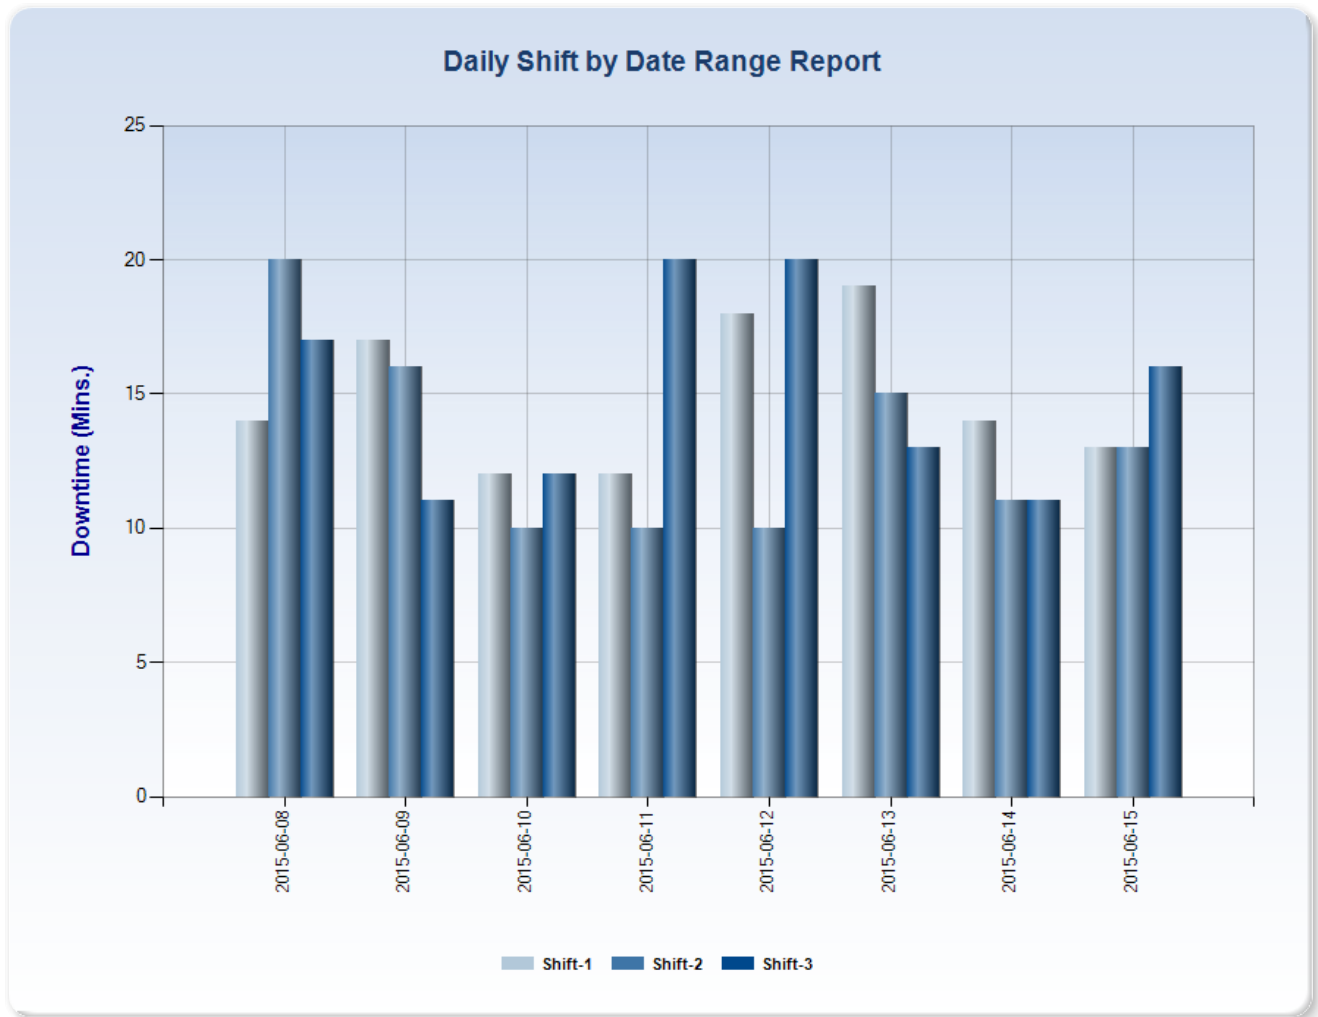

## Daily Shift by Date Range Machine Report

Machine: mach1aa

Start Date: 2015-06-08

End Date: 2015-06-15

**Daily Shift by Date Range Machine Report**

Machine: mach1aa

Start Date: 2015-06-08

End Date: 2015-06-15

<b>Date</b>	<b>Shift-1</b>	<b>Shift-2</b>	<b>Shift-3</b>	<b>Total</b>
2015-06-15	13	13	16	42
2015-06-14	14	11	11	36
2015-06-13	19	15	13	47
2015-06-12	18	10	20	48
2015-06-11	12	10	20	42
2015-06-10	12	10	12	34
2015-06-09	17	16	11	44
2015-06-08	14	20	17	51