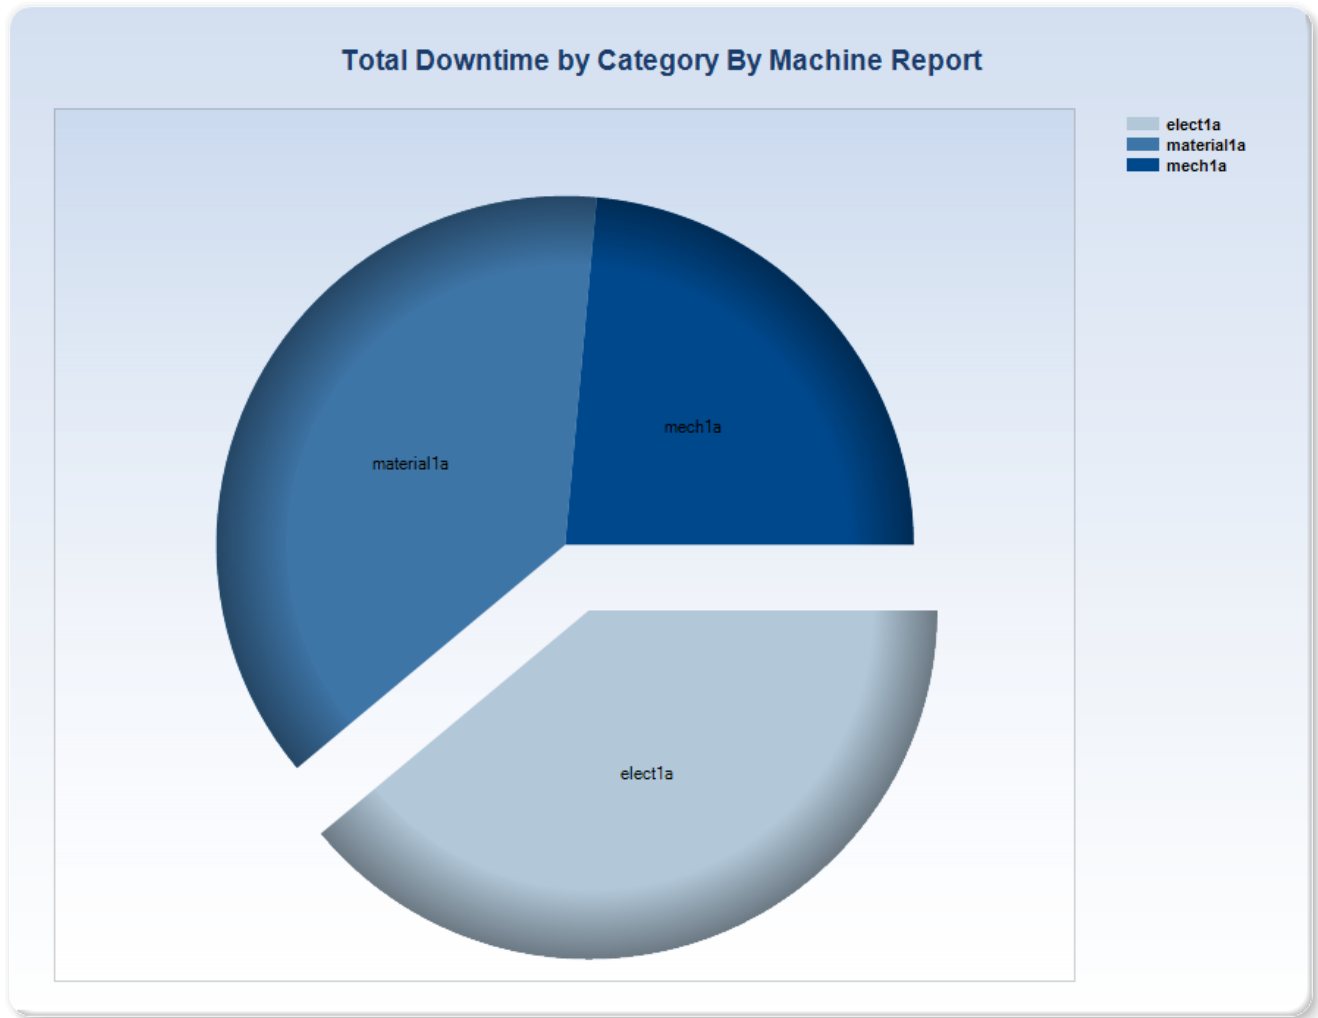

Total Downtime by Category By Machine Report

Start Date: 2015-06-08

End Date: 2015-06-15

Total Downtime by Category By Machine Report

Start Date: 2015-06-08

End Date: 2015-06-15

Category	Downtime	Downtime (%)
elect1a	134	38.95
material1a	129	37.50
mech1a	81	23.55